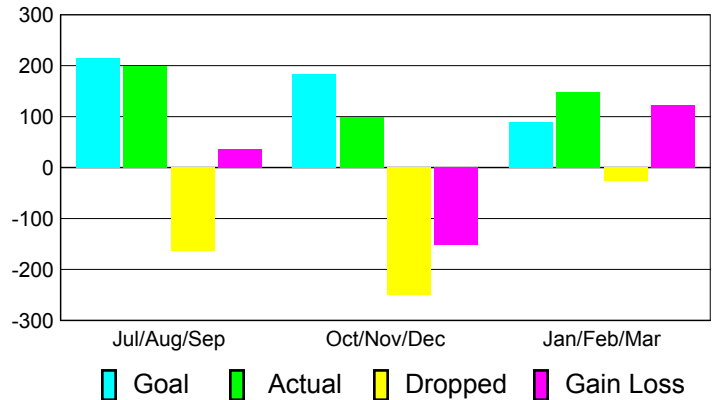

Membership Results 2010-2011

Goal, New, Dropped, Gain/Loss

Comparison of Membership Gain/Loss

Current Year Compared to the Previous Year