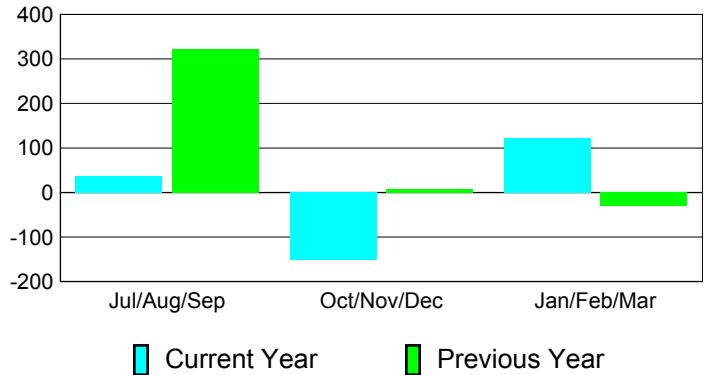

Membership Results
2010-2011

Membership
2009-2010

Month	Net Memb Goal	Actual New Memb	Actual Dropped Memb	Gain/Loss of Memb	Gain/Loss of Memb
Jul/Aug/Sep	214	200	-163	37	322
Oct/Nov/Dec	184	100	-251	-151	9
Jan/Feb/Mar	90	148	-26	122	-30
Totals	488	448	-440	8	301

Membership Results 2010-2011

Goal, New, Dropped, Gain/Loss

Comparison of Membership Gain/Loss

Current Year Compared to the Previous Year

Gender Comparison 2010-2011

Jul/Aug/Sep

Oct/Nov/Dec

Jan/Feb/Mar