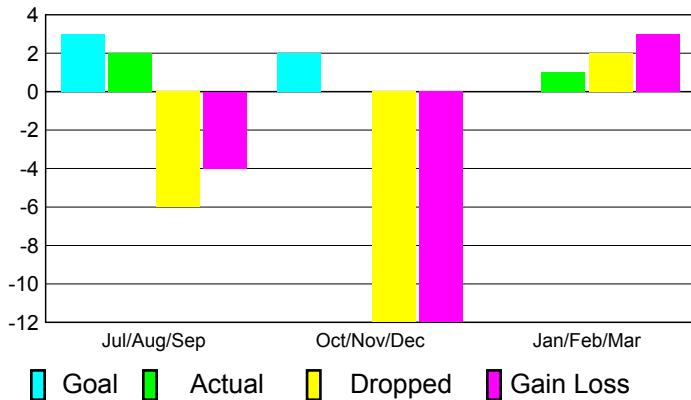

2010-2011 GMT Reports for District (or Undistricted) **District 322C1**

GMT: SANGEETA JATIA

Location: INDIA

GMT CA: 6

CLUBS

Club Results
2010-2011

Clubs
2009-2010

Month	New Club Goal	Actual New Clubs	Actual Dropped Clubs	Gain/Loss of Clubs	Gain/Loss of Clubs
Jul/Aug/Sep	3	2	-6	-4	13
Oct/Nov/Dec	2	0	-12	-12	1
Jan/Feb/Mar	0	1	2	3	-2
Totals	5	3	-16	-13	12

Club Results 2010-2011

Goal, New, Dropped, Gain/Loss

Comparison of Club Gain/Loss

Current Year Compared to the Previous Year

YTD Status Quo Clubs 2010-2011

Status Quo Clubs Compared to Status Quo Members

MEMBERSHIP