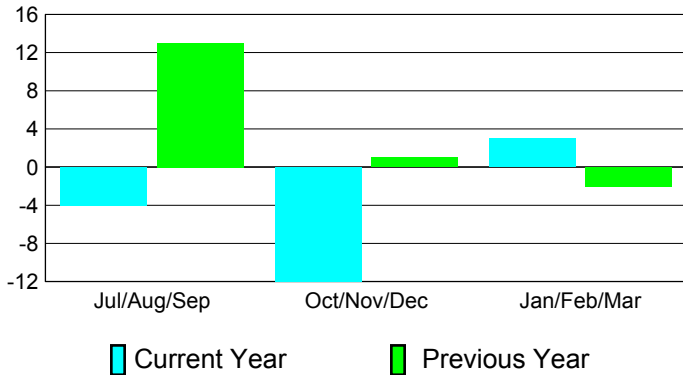

2010-2011 GMT Reports for District (or Undistricted) **District 322C1**

GMT: SANGEETA JATIA

Location: INDIA

GMT CA: 6

CLUBS

Club Results
2010-2011

Clubs
2009-2010

Month	New Club Goal	Actual New Clubs	Actual Dropped Clubs	Gain/Loss of Clubs	Gain/Loss of Clubs
Jul/Aug/Sep	3	2	-6	-4	13
Oct/Nov/Dec	2	0	-12	-12	1
Jan/Feb/Mar	0	1	2	3	-2
Totals	5	3	-16	-13	12

Club Results 2010-2011

Goal, New, Dropped, Gain/Loss

Comparison of Club Gain/Loss

Current Year Compared to the Previous Year

YTD Status Quo Clubs 2010-2011

Status Quo Clubs Compared to Status Quo Members

MEMBERSHIP